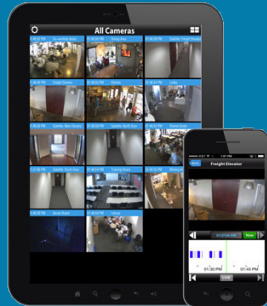

Eagle Eye CMVR

224
324

CLOUD-BASED VIDEO SURVEILLANCE

WHAT IS THE EAGLE EYE SECURITY CAMERA VMS?

The Eagle Eye Security Camera VMS is a fully managed cloud video surveillance solution, delivering an end-to-end video management system that's simple to deploy and easy to use. It supports all modern browsers and works on Windows, Mac, even Linux with no plugins to install.

FULLY MOBILE

The fully functional iOS and Android applications provide complete access to live and recorded video and can also be used to install, configure and manage the system.

GOT CLOUD?

Eagle Eye Networks provides a cloud based, video management system. The Eagle Eye Bridge is installed on-site, connects to your cameras, records video locally, and then securely synchronizes both video and meta data to the Eagle Eye Cloud Data center. It is a robust, secure appliance specifically designed to overcome the demands of transmitting high-resolution video through the Internet.

- Native iOS & Android apps
- View live & recorded video
- Compatible with all modern browsers
- Motion detection with alerts
- Map & floorplan display

SYSTEM ADMINISTRATION

- 100% browser-based - no software
- Centralized management
- Granular user permissions
- Multi site support
- Point and click video sharing