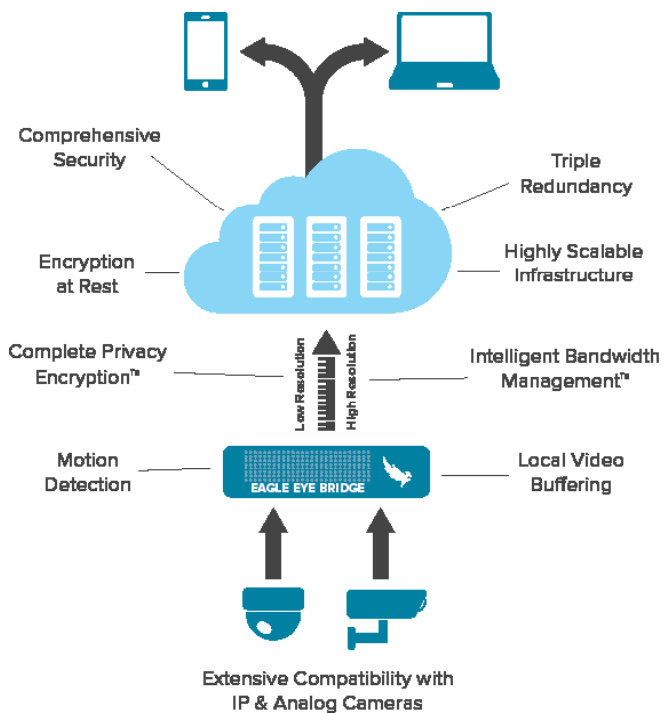

Eagle Eye CMVR

224
324

CLOUD-BASED VIDEO SURVEILLANCE

WHAT IS THE EAGLE EYE SECURITY CAMERA VMS?

The Eagle Eye Security Camera VMS is a fully managed cloud video surveillance solution, delivering an end-to-end video management system that's simple to deploy and easy to use. It supports all modern browsers and works on Windows, Mac, even Linux with no plugins to install.

SECURITY SIMPLIFIED

With Eagle Eye Complete Privacy Encryption™, video is fully encrypted during transmission and at rest. The Eagle Eye Bridge also has no open ports to the Internet, eliminating security vulnerabilities commonly found in other systems and requiring no router or firewall adjustments.

- Video encrypted in transit & at rest
- Fully cloud managed
- Intelligent Bandwidth Management with local buffering
- Full frame rate on 720p & 1080p cameras
- Optional audio recording

WEB INTERFACE & MOBILE FEATURES

- Native iOS & Android apps
- View live & recorded video
- Compatible with all modern browsers
- Motion detection with alerts
- Map & floorplan display

SYSTEM ADMINISTRATION

- 100% browser-based - no software
- Centralized management
- Granular user permissions
- Multi site support
- Point and click video sharing